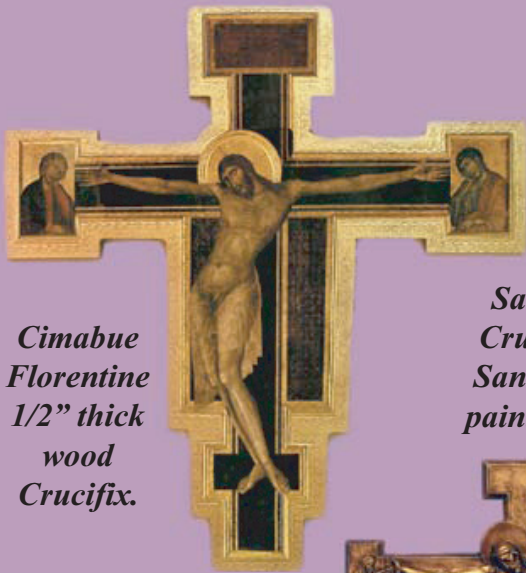

**UNIQUE QUALITY CRUCIFIXES FROM ITALY**

*Holy Spirit Crucifix below is in white alabaster with gold painted highlights*

**ET-36-BR 14"**  
Byzantine alabaster crucifix. Also available in antiqued ivory Finish, ET-36-W

*Beautiful baroque styled crucifix*

**MA-660-M 14"**  
Lightly hand-painted alabaster corpus on a quality wood cross

**MA-661-C 18"**  
Hand-painted alabaster corpus on a quality wood cross  
**MA-660-C 14"**  
**MA-662-C 22"**

**AF-2018-W 7 1/2"**  
Holy Spirit crucifix

**FB-423 10?"**  
Standing antique brass crucifix

**FB-370 14"**  
Standing antique brass crucifix

*Antique brass crucifix*

*Antique brass crucifix*

*Cimabue Florentine 1/2" thick wood Crucifix.*

**835-C 22 1/2"**

*San Damiano Crucifix by Ado Santini in hand-painted alabaster.*

**AD-495-AD 20"**

*Crucifix in antiqued brass.*

**B-196 16 1/2"**

*Cimabue Crucifix by Ado Santini in bronzed colored alabaster.*