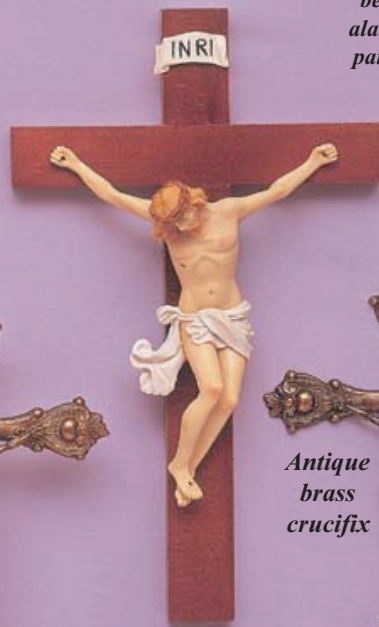

**UNIQUE QUALITY CRUCIFIXES FROM ITALY**

*Holy Spirit Crucifix below is in white alabaster with gold painted highlights*

**ET-36-BR 14"**  
Byzantine alabaster crucifix. Also available in antiqued ivory Finish, ET-36-W

*Beautiful baroque styled crucifix*

**MA-660-M 14"**  
Lightly hand-painted alabaster corpus on a quality wood cross

**MA-661-C 18"**  
Hand-painted alabaster corpus on a quality wood cross  
**MA-660-C 14"**  
**MA-662-C 22"**

**AF-2018-W 7 1/2"**  
Holy Spirit crucifix

**FB-423 10?"**  
Standing antique brass crucifix

**FB-370 14"**  
Standing antique brass crucifix

*Antique brass crucifix*

*Antique brass crucifix*

*Cimabue Florentine 1/2" thick wood Crucifix.*

**835-C 22 1/2"**

*San Damiano Crucifix by Ado Santini in hand-painted alabaster.*

**AD-495-AD 20"**

*Crucifix in antiqued brass.*

**B-196 16 1/2"**

*Cimabue Crucifix by Ado Santini in bronzed colored alabaster.*