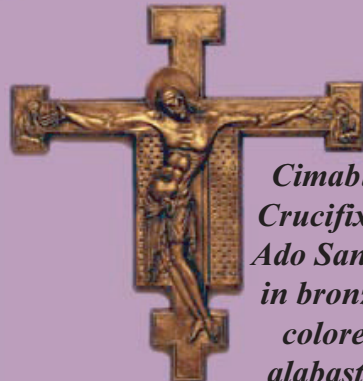

**UNIQUE QUALITY CRUCIFIXES FROM ITALY**

*Holy Spirit Crucifix below is in white alabaster with gold painted highlights*

**ET-36-BR 14"**  
Byzantine alabaster crucifix. Also available in antiqued ivory Finish, ET-36-W

*Beautiful baroque styled crucifix*

**MA-660-M 14"**  
Lightly hand-painted alabaster corpus on a quality wood cross

**MA-661-C 18"**  
Hand-painted alabaster corpus on a quality wood cross  
**MA-660-C 14"**  
**MA-662-C 22"**

**AF-2018-W 7 1/2"**  
Holy Spirit crucifix

**FB-423 10?"**  
Standing antique brass crucifix

**FB-370 14"**  
Standing antique brass crucifix

*Antique brass crucifix*

*Antique brass crucifix*

*Cimabue Florentine 1/2" thick wood Crucifix.*

**835-C 22 1/2"**

*San Damiano Crucifix by Ado Santini in hand-painted alabaster.*

**AD-495-AD 20"**

*Crucifix in antiqued brass.*

**B-196 16 1/2"**

*Cimabue Crucifix by Ado Santini in bronzed colored alabaster.*