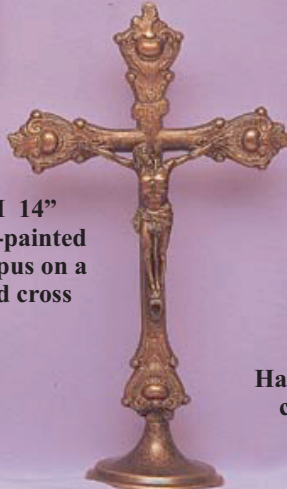

**UNIQUE QUALITY CRUCIFIXES FROM ITALY**

*Holy Spirit Crucifix below is in white alabaster with gold painted highlights*

**ET-36-BR 14"**  
Byzantine alabaster crucifix. Also available in antiqued ivory Finish, ET-36-W

*Beautiful baroque styled crucifix*

**MA-660-M 14"**  
Lightly hand-painted alabaster corpus on a quality wood cross

**MA-661-C 18"**  
Hand-painted alabaster corpus on a quality wood cross  
**MA-660-C 14"**  
**MA-662-C 22"**

**AF-2018-W 7 1/2"**  
Holy Spirit crucifix

**FB-423 10?"**  
Standing antique brass crucifix

**FB-370 14"**  
Standing antique brass crucifix

*Antique brass crucifix*

*Antique brass crucifix*

*Cimabue Florentine 1/2" thick wood Crucifix.*

**835-C 22 1/2"**

*San Damiano Crucifix by Ado Santini in hand-painted alabaster.*

**AD-495-AD 20"**

*Crucifix in antiqued brass.*

**B-196 16 1/2"**

*Cimabue Crucifix by Ado Santini in bronzed colored alabaster.*